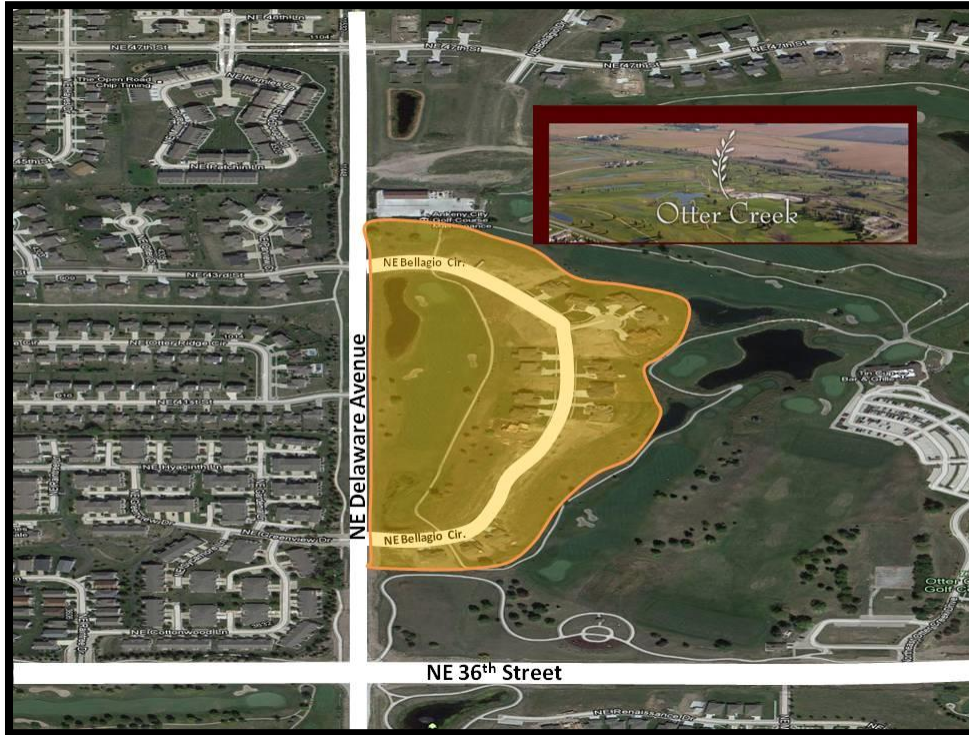

# OTTER CREEK, PLAT 3, ANKENY

## Land For Sale

List Price:	\$60,000-\$115,000
Available:	11 Lots
Lot Size:	1/3 Acre
Zoning:	Residential

Excellent location in Ankeny – located in the middle of Otter Creek Golf Course

Utilities include gas, water, electric, sanitary, telecommunications & storm

Executive style lots available for executive style homes

Bring your own builder or use one of ours

Property is located close to I-35, providing easy access to the rest of the Metro

**Nathan Drew** 515-480-0712  
Nathan@IowaRealty.com