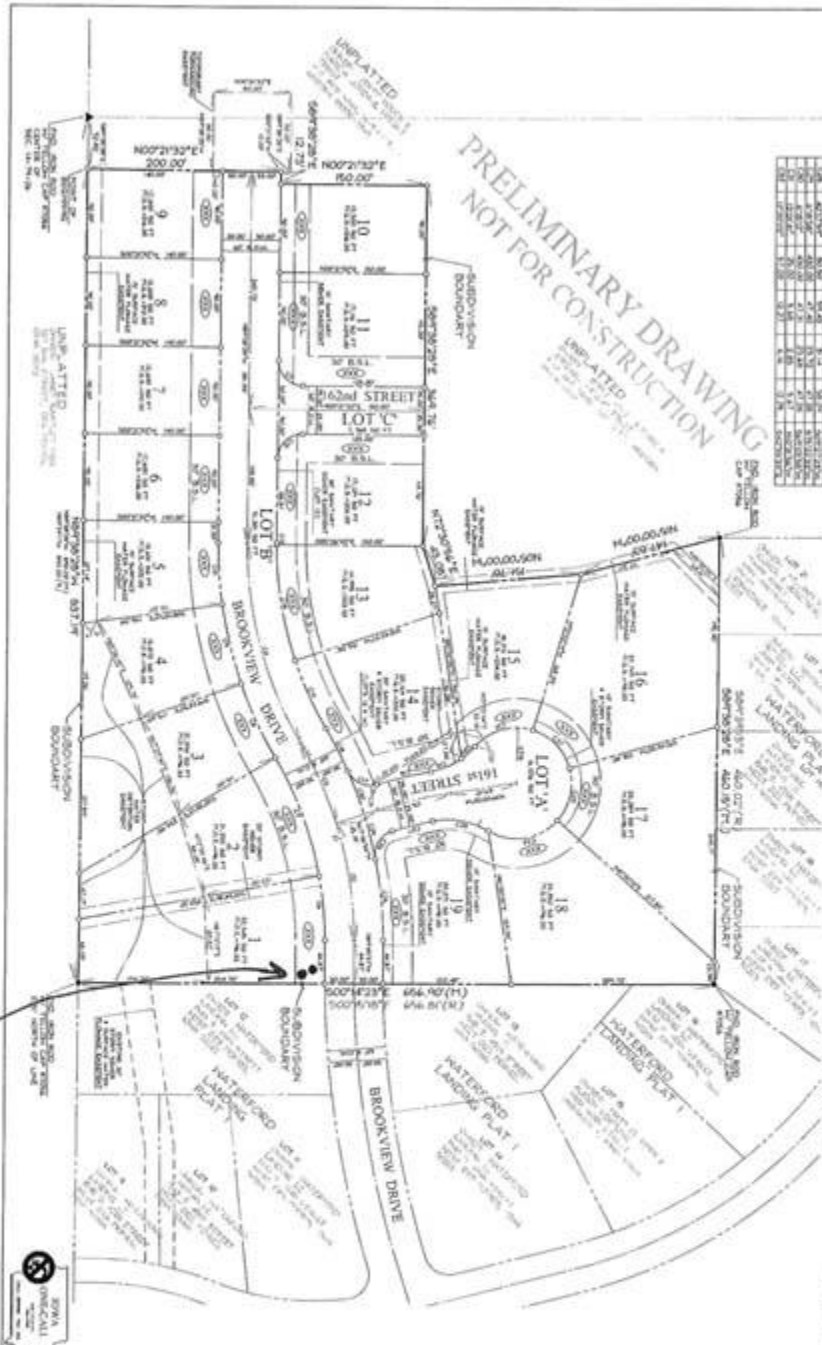

NO.	DATE	DESCRIPTION
1	01/15/2024	PRELIMINARY PLAN
2	02/01/2024	REVISION 1: CORRECT DIMENSIONS
3	02/15/2024	REVISION 2: ADD NOTES
4	03/01/2024	REVISION 3: FINAL PLAN

**PRELIMINARY DRAWING
NOT FOR CONSTRUCTION**

FINAL PLAT HIGHLAND MEADOWS PLAT 1

OWNER/DEVELOPER
**COOPER CRAWFORD
& ASSOCIATES, L.L.C.**

FIRM MAP DESIGNATION
HIGHLAND MEADOWS PLAT 1

LEGAL DESCRIPTION
THE PART OF SECTION 16, TOWNSHIP 10N, RANGE 10E, COUNTY OF SHERBURNE, IOWA, AS MORE FULLY DESCRIBED IN THE INSTRUMENT DATED AND RECORDED AS ABOVE.