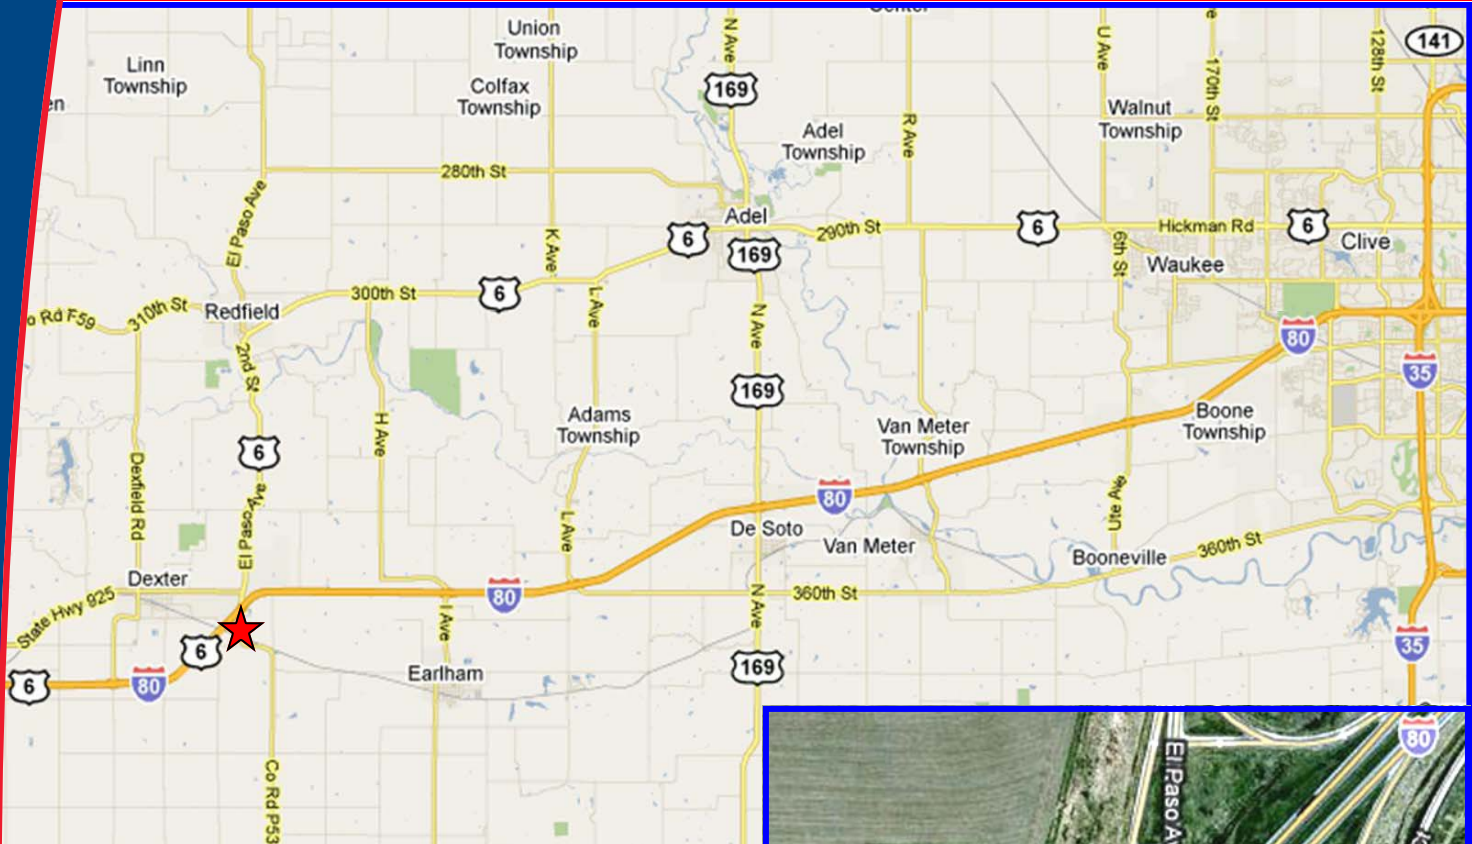

DEXTER EXCHANGE, DALLAS COUNTY, IOWA

COMMERCIAL LAND FOR SALE

- Sale Price: \$75,000
- Size: 5 Acres
- I-80 Traffic Count: 23,000
- Location fronts I-80 at Exit 100 with great access and visibility
- Motivated Sellers - make an offer!