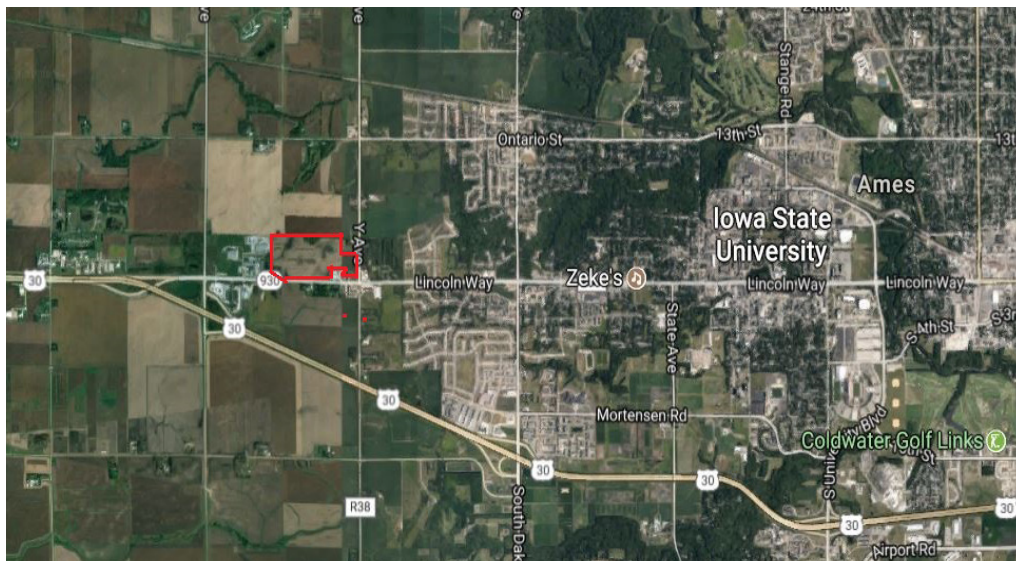

LAND FOR SALE | AMES, IOWA

- **Price: \$7.00 PSF**
- **Parcel Size: 64.54 Acres**
- **Zoned: Commercial**
- **Great access to HWY 30**

CONTACT US FOR MORE INFO!

JOHN KNAPP
(515) 453-5467

Jknapp@IowaRealtyCommercial.com