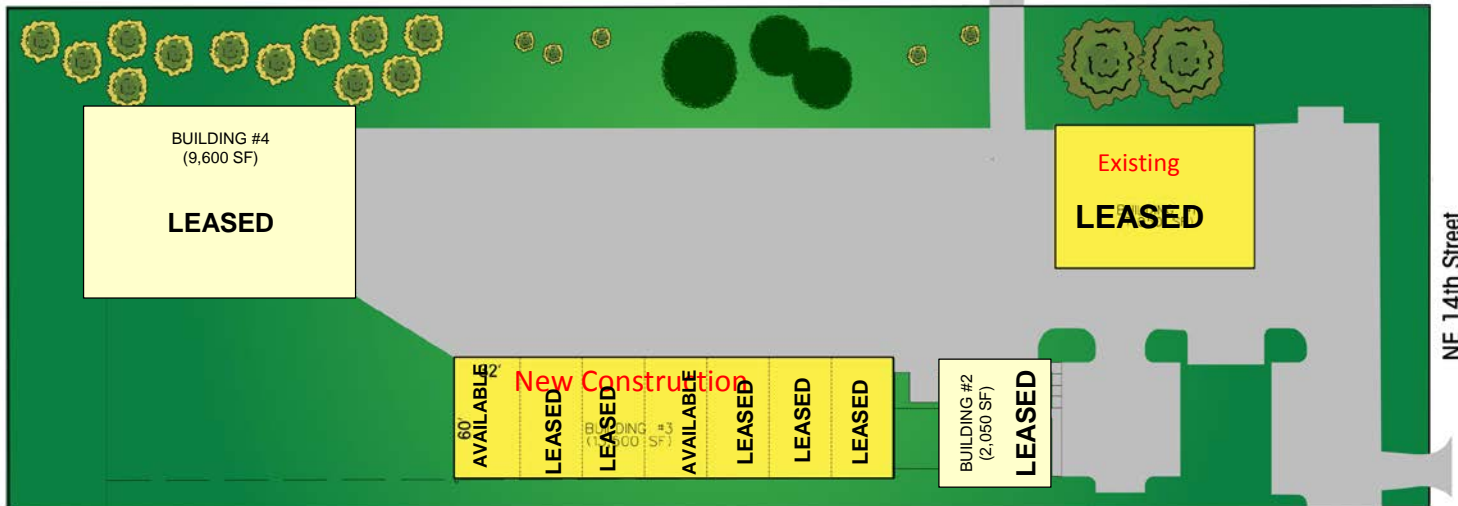

6990 NE 14TH ST., ANKENY

**New Construction
Immediate Occupancy
Only 2 Bays Left**

New Construction
Bays 1,920 SF each
Size: 32' x 60'

Door: 14' Overhead doors
Side Walls: 17'

Lease Rate: starting at $1,920/month MG

24/7 Surveillance on Site

NE 70th Avenue

John R. Knapp 515-778-8870
JKnapp@IowaRealtyCommercial.com

Blake Pagliai 515-720-6215
BPagliai@IowaRealtyCommercial.com

IowaRealty
COMMERCIAL
IowaRealtyCommercial.com