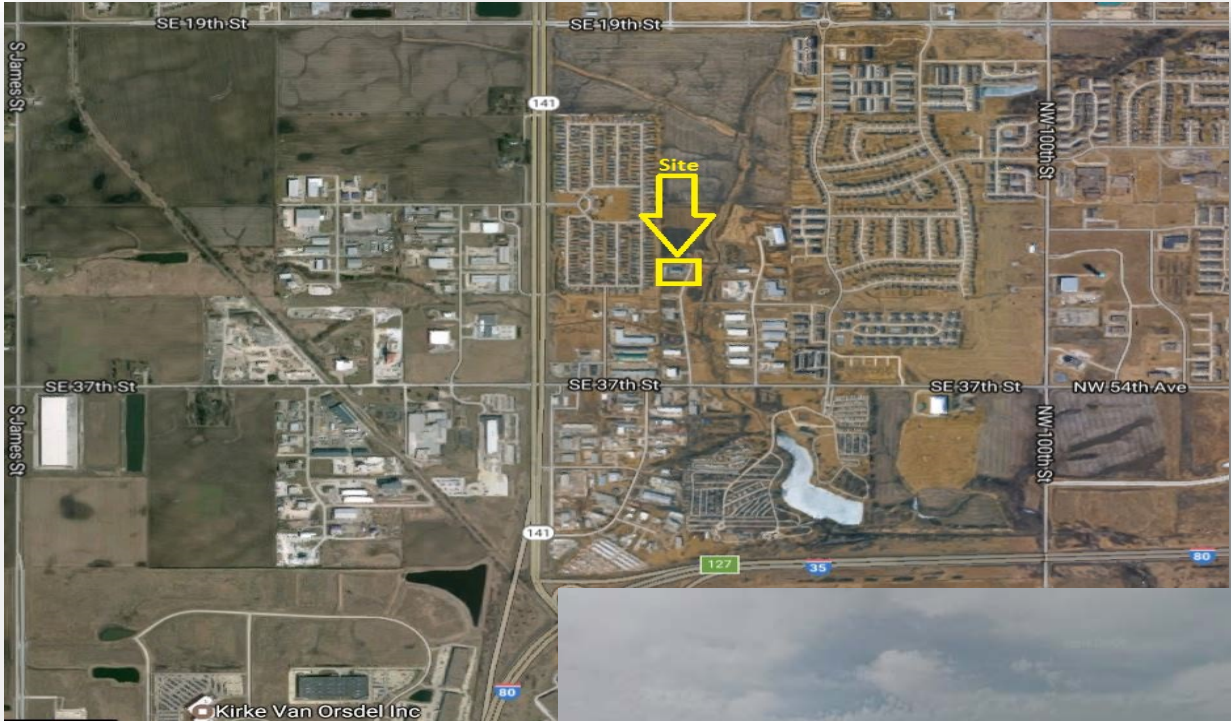

3100 SE DESTINATION DR, DES MOINES: FOR LEASE

Available: 5,760 SF
Zoning: M-2
Lot Size: 1.302 Acres
Doors: 2 Drive In Doors

John R. Knapp 515-778-8870
JKnapp@IowaRealtyCommercial.com
Blake Pagliai 515-453-5431
bpagliai@IowaRealtyCommercial.com