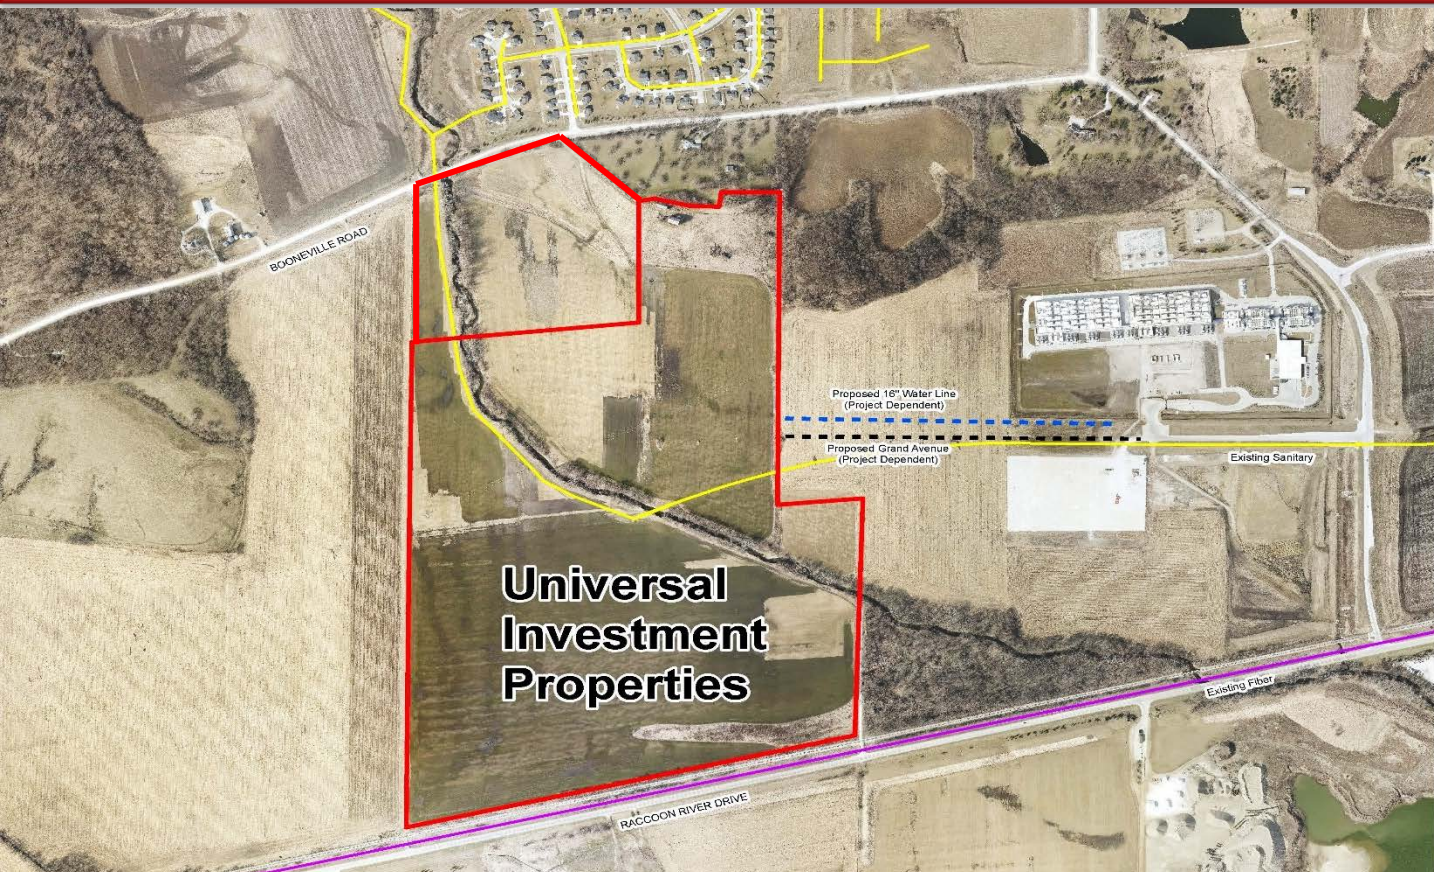

212.75 ACRES, WEST DES MOINES

Land for Sale

Price: \$75,000/Acre

Lot: 212.75 Acres

- Currently Zoned Agricultural
- Adjacent to Microsoft
- Potential Commercial, Medium/High Density & single family zoning