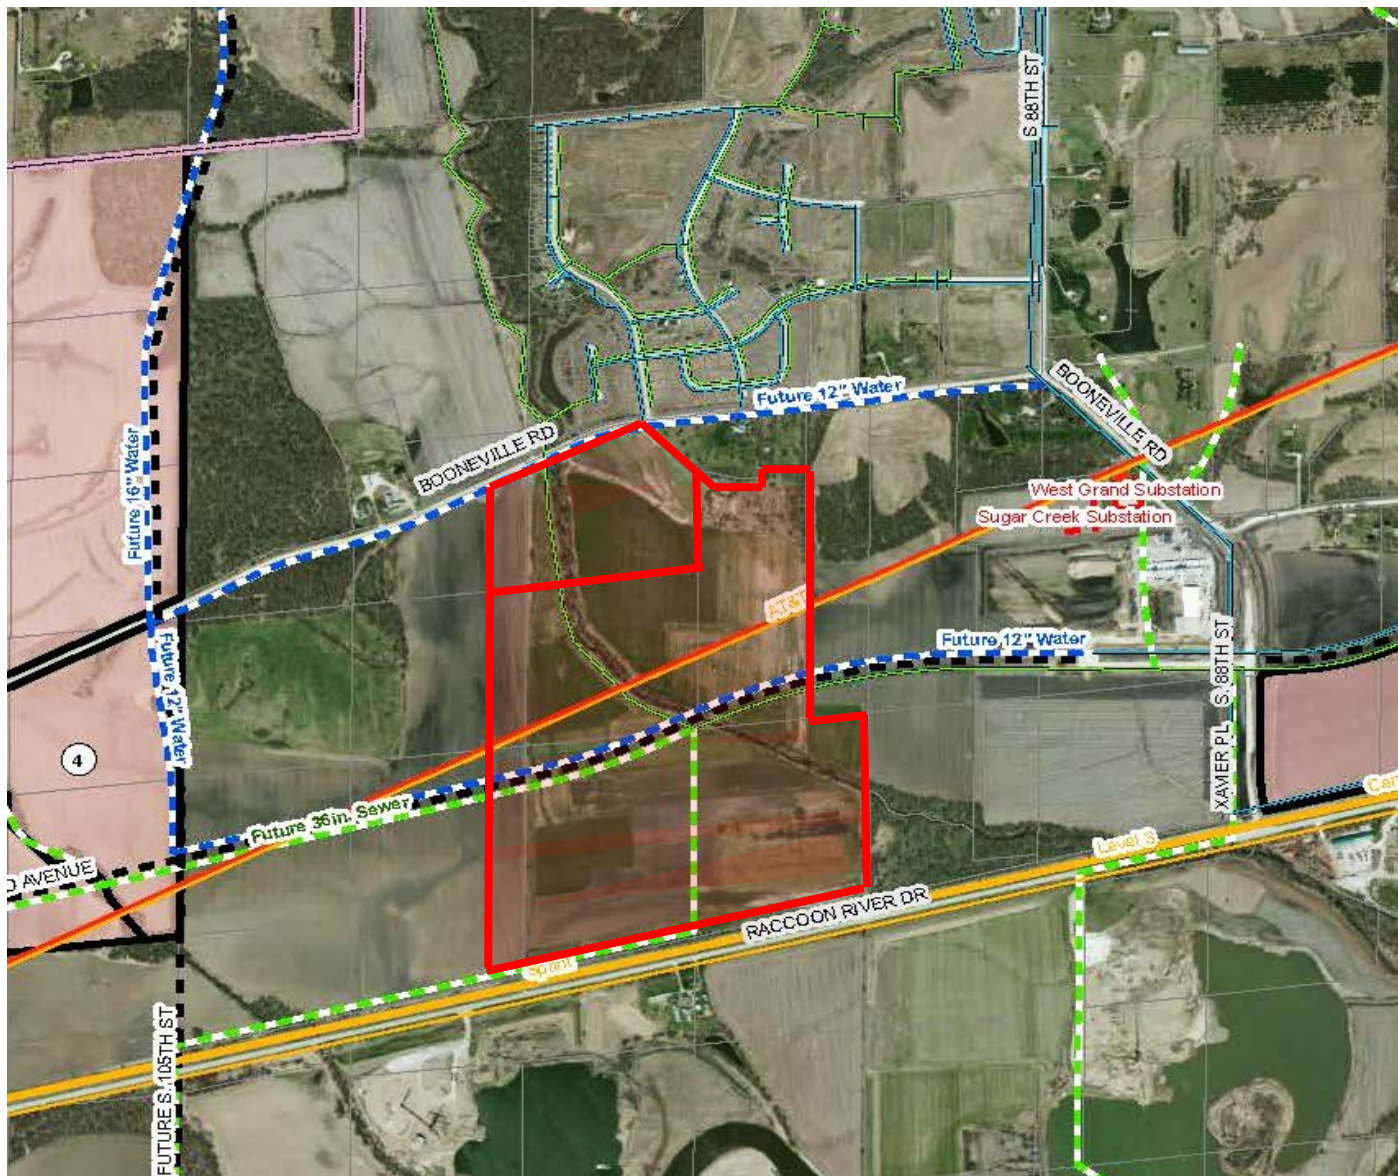

212.75 ACRES, WEST DES MOINES

Kevin Crowley, SIOR 515-453-5429

KCrowley@IowaRealtyCommercial.com

Jason Lozano 515-453-5471

JLozano@IowaRealtyCommercial.com

IowaRealty
COMMERCIAL